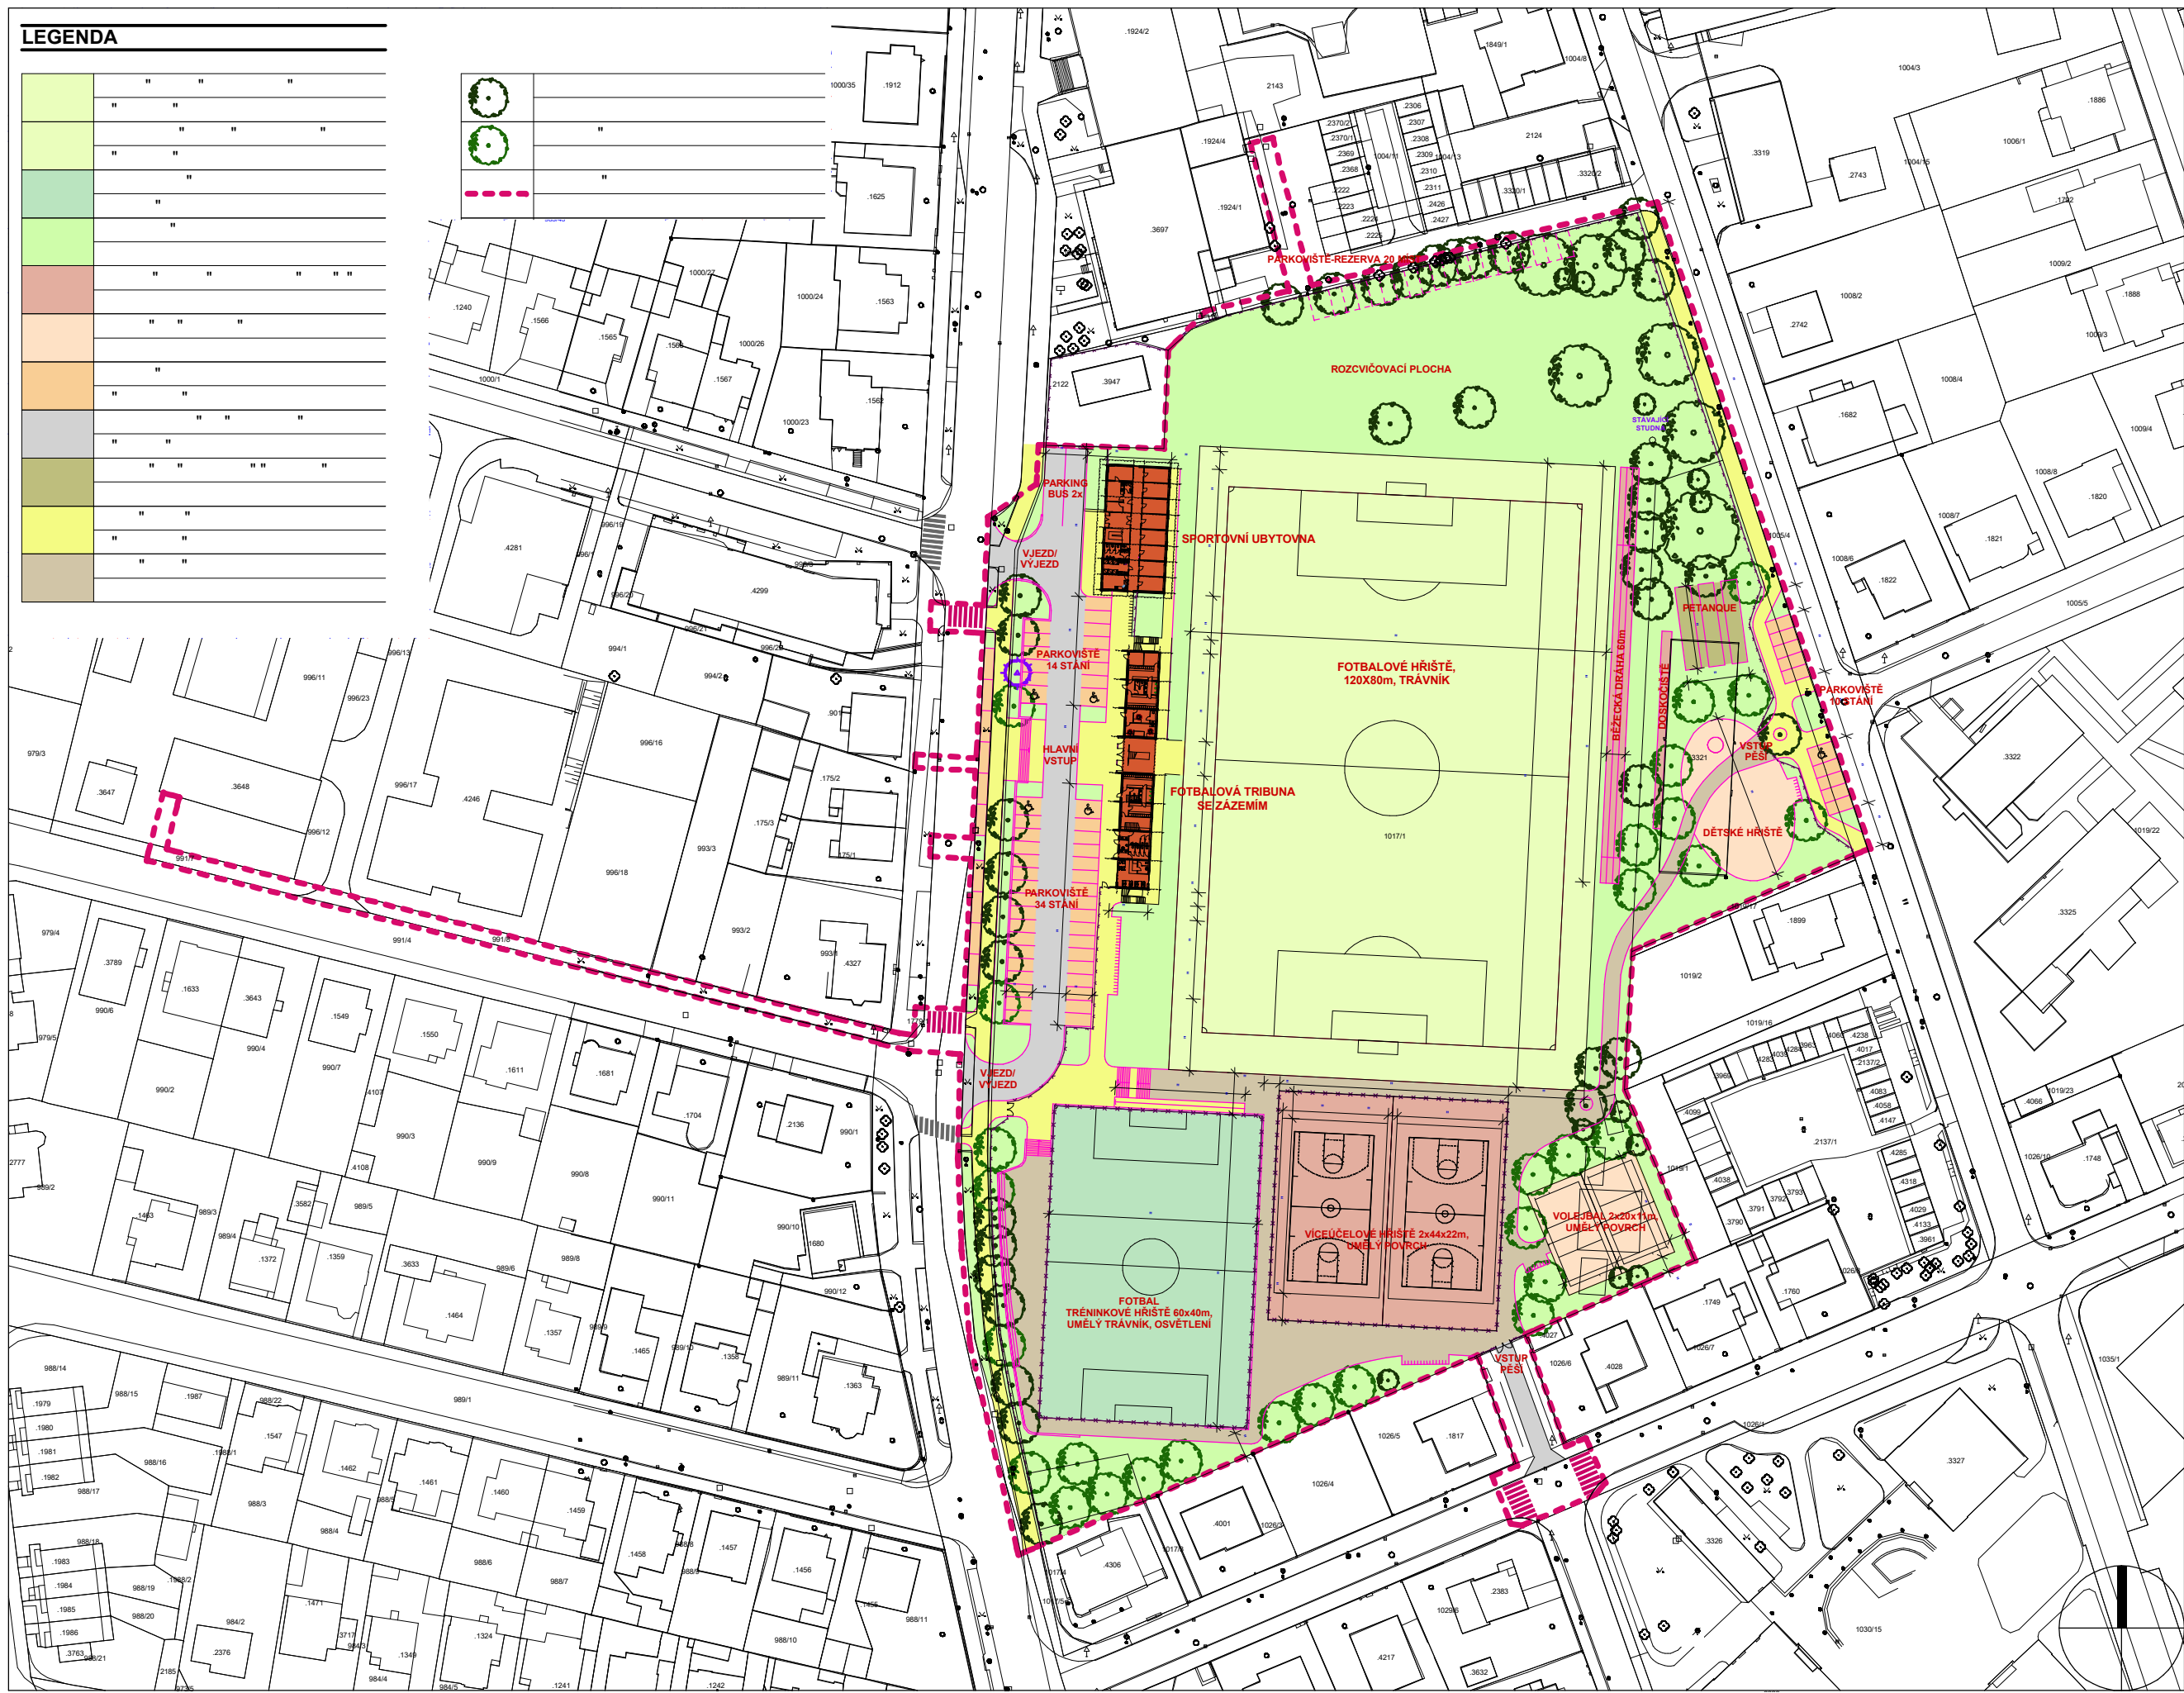

LEGENDA

[Green swatch]	" "	" "	" "
[Light green swatch]	" "	" "	" "
[Light blue swatch]	" "	" "	" "
[Light purple swatch]	" "	" "	" "
[Light orange swatch]	" "	" "	" "
[Light yellow swatch]	" "	" "	" "
[Light grey swatch]	" "	" "	" "
[Light brown swatch]	" "	" "	" "

SITUACE ZASTAVOVACÍ M 1:1200